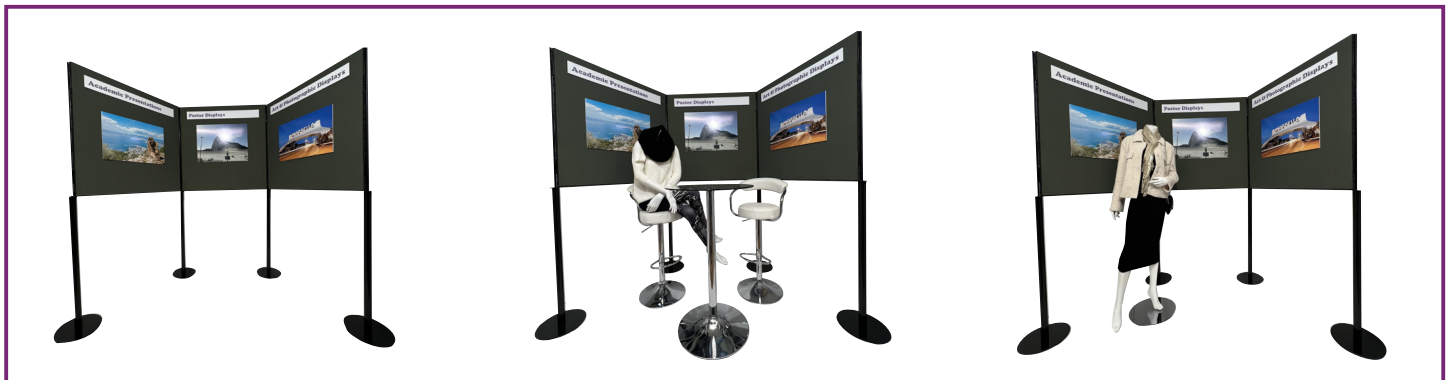

For Modular Poster & Display Panel Hire to a Complete Exhibition or Event...

POSTER PANEL - Classic "Star" – Ref: PP5star

5 Poster panels with 6 poles / bases

Our Poster Panels are 1000mm x 1000mm covered in Graphite Grey loop nylon
Black lower poles are 1000mm x 45mm diameter with 300mm diameter base plate (3.5kg)
Upper poles are black 16mm diameter to attach to the 16mm clips on each Poster Panel
Overall height is 2000mm

Please note we can supply with self adhesive hook velcro, clear perspex Literature Dispensers, Hanging straps for heavy items, and shelving units – POA.

We at EXHIBIT ONE, are a B2B provider, and do not hire to the Public. Two HIRE options, we can simply "Deliver & Collect", or we can "Deliver, install / erect in position and collect". Our Panels offer you a temporary solution for your event, and we can HIRE for a duration that suits you - 1 day, 2 days, 1 week, 10 days...or other. Standard Delivery & Collection hours are 09.00 to 17.00 Monday to Friday, but of course we can assist at other times to suit your event. We supply to many Private Schools; Colleges; Universities; Councils; Leisure Centres; Football, Cricket and Rugby Stadiums; Hotels and more.