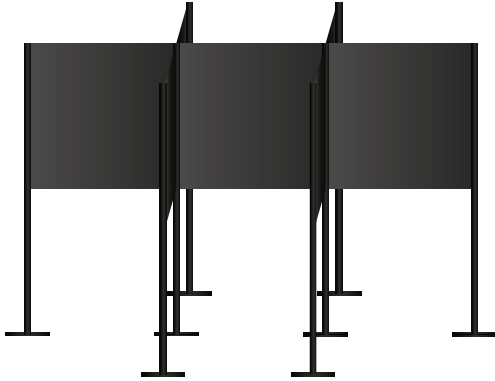

POSTER PANEL - Classic "6 info bay" – Ref: PP7info

7 Poster panels with 8 poles / bases

Our Poster Panels are 1000mm x 1000mm covered in Graphite Grey loop nylon
Black lower poles are 1000mm x 45mm diameter with 300mm diameter base plate (3.5kg)
Upper poles are black 16mm diameter to attach to the 16mm clips on each Poster Panel
Overall height is 2000mm

*Please note we can supply with self adhesive hook velcro, clear perspex Literature Dispensers,
Hanging straps for heavy items, and shelving units – POA.*

We at EXHIBIT ONE, are a B2B provider, and do not hire to the Public. Two HIRE options, we can simply "Deliver & Collect", or we can "Deliver, install / erect in position and collect". Our Panels offer you a temporary solution for your event, and we can HIRE for a duration that suits you - 1 day, 2 days, 1 week, 10 days...or other. Standard Delivery & Collection hours are 09.00 to 17.00 Monday to Friday, but of course we can assist at other times to suit your event. We supply to many Private Schools; Colleges; Universities; Councils; Leisure Centres; Football, Cricket and Rugby Stadiums; Hotels and more.