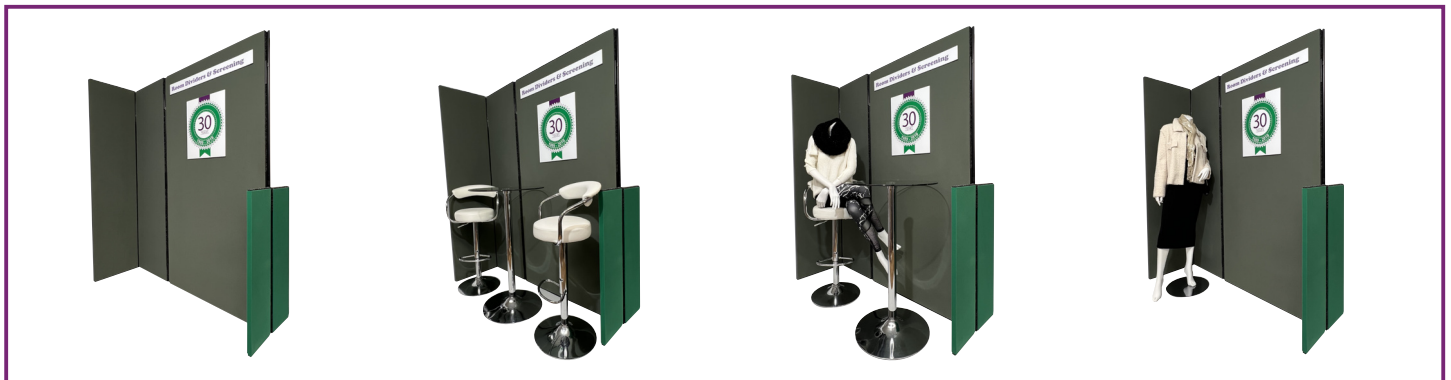

For Modular Poster & Display Panel Hire to a Complete Exhibition or Event...

DISPLAY PANEL – Classic “Room Divides” – Ref: DPdivides

1 Display panel at 2000mm x 1000mm, 2 Display Panels at 2000mm x 500mm with 2 Green support Panels (1000mm x 250mm) and 3 poles

Our Display Panels are 2000mm x 1000mm or 2000mm x 500mm Graphite Grey loop nylon Black 16mm diameter poles to attach to the 16mm clips on each Display Panel Overall height is 2000mm

We can add a 700mm header panel to increase the overall height to 2700mm (9 feet)

Please note we can supply with self adhesive hook velcro, clear perspex Literature Dispensers, Hanging straps for heavy items, and shelving units – POA.

We at EXHIBIT ONE, are a B2B provider, and do not hire to the Public. Two HIRE options, we can simply “Deliver & Collect”, or we can “Deliver, install / erect in position and collect”. Our Panels offer you a temporary solution for your event, and we can HIRE for a duration that suits you - 1 day, 2 days, 1 week, 10 days...or other. Standard Delivery & Collection hours are 09.00 to 17.00 Monday to Friday, but of course we can assist at other times to suit your event. We supply to many Private Schools; Colleges; Universities; Councils; Leisure Centres; Football, Cricket and Rugby Stadiums; Hotels and more.